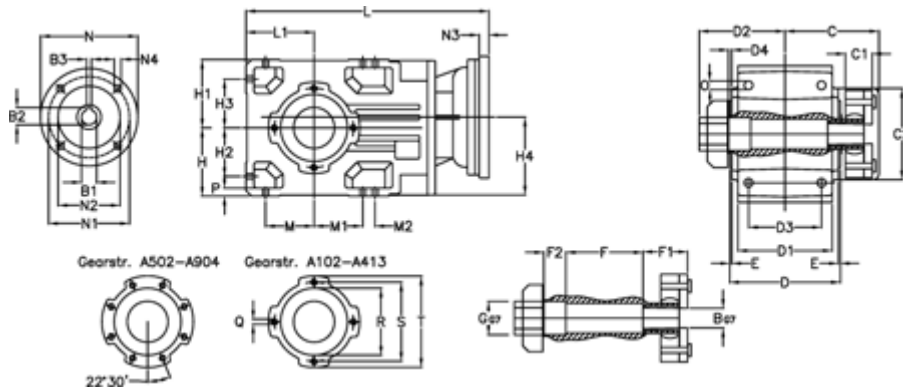

Article number: 296003524816425

Description: Bevel helical gearbox
A353QF40-248,1-P71B5

Measures

B = 40	D1 = 166	F2 = 53	L = 417.0	N3 = 4,5
B1 = 14	D2 = 80	G = 42	L1 = 100	N4 = M8x16
B2 = 16.3	D3 = 135	GA = 43	M = 73.0	O = 12.0
B3 = 5	d4 = 5.0	H = 100	M1 = 73.0	P = 11
C = 70.0	Description = A353 QF-xx P71 B5	H1 = 100	M2 = 11	Q = M10x17
C1 = 24	E = 3.5	H2 = 73.0	N = 160	R = 110
C2 = 90.0	F = 12.0	H3 = 73.0	N1 = 130	S = 130
D = 173	F1 = 48.0	H4 = 114.0	N2 = 110	T = 150